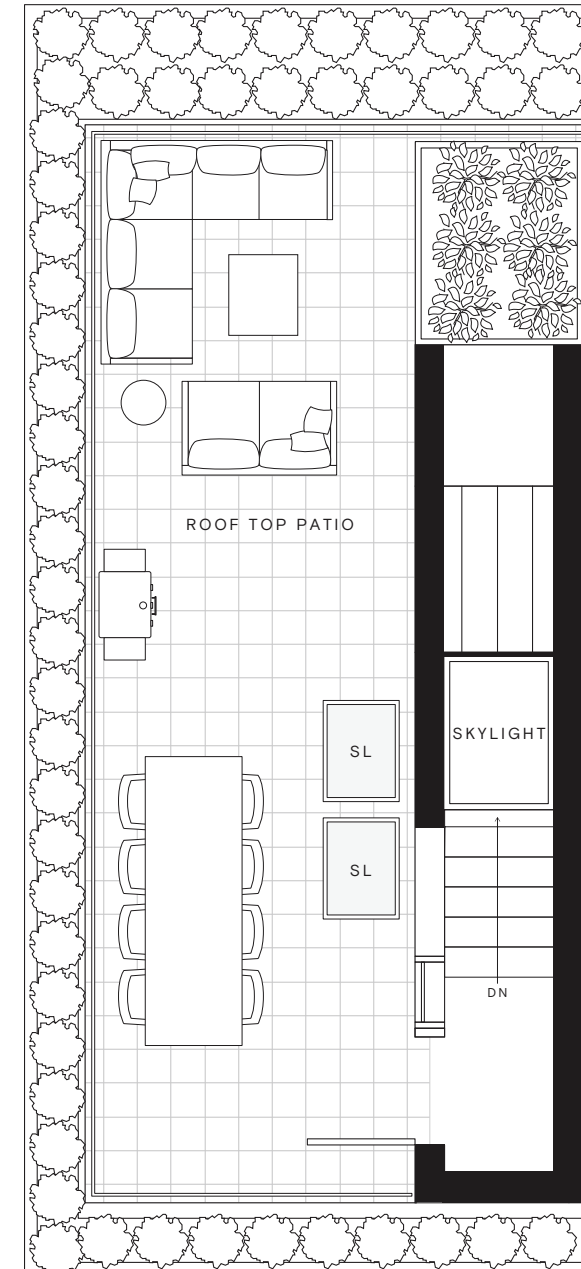

THE BELFORD
WELLSIDE
COLLECTION

PLAN

G

3 BEDROOM + 2.5 BATH

Indoor Space:
1184 Sq. Ft.

Outdoor:
215 Sq. Ft.

Total: 1399 Sq. Ft.

< Z

LEVEL 2

LEVEL 3

LEVEL 4

Developer reserves the right to make modifications to the floorplans, areas, unit numbers and/or specifications without notice. Actual floorplans may have minor variations from the illustrations above. Measurements are based on architectural areas and not taken from the strata plan. This is not an offering for sale. Any such offering can only be made with a Disclosure Statement. E&O.E.