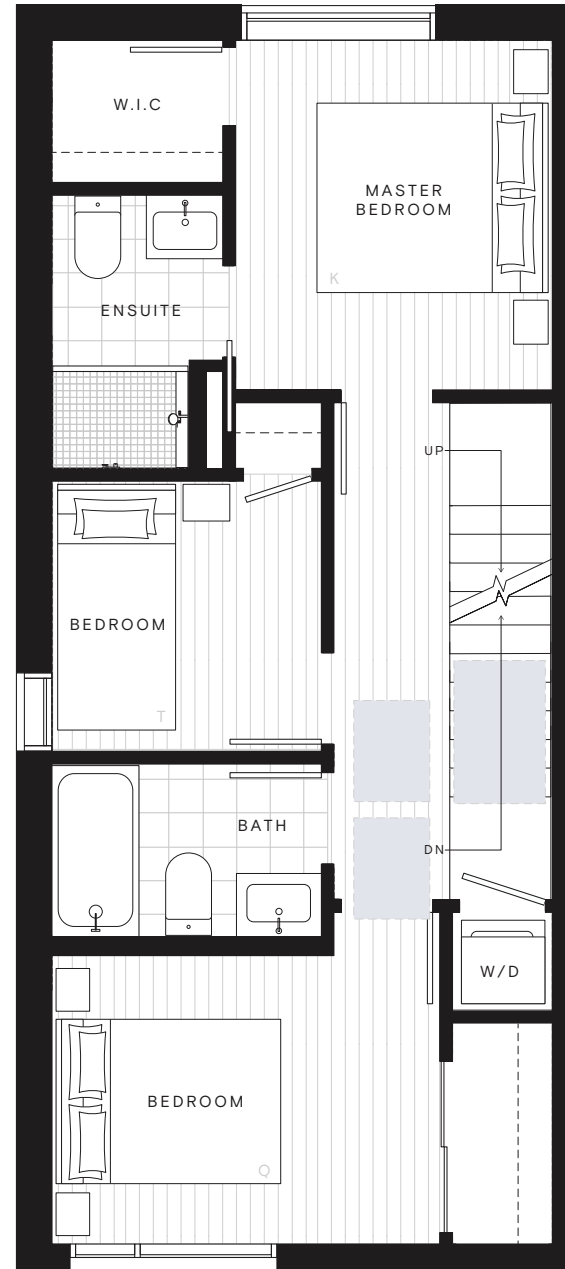

THE BELFORD
WELLSIDE
COLLECTION

PLAN

G

3 BEDROOM + 2.5 BATH

Indoor Space:
1184 Sq. Ft.

Outdoor:
215 Sq. Ft.

Total: 1399 Sq. Ft.

< Z

LEVEL 2

LEVEL 3

LEVEL 4

Developer reserves the right to make modifications to the floorplans, areas, unit numbers and/or specifications without notice. Actual floorplans may have minor variations from the illustrations above. Measurements are based on architectural areas and not taken from the strata plan. This is not an offering for sale. Any such offering can only be made with a Disclosure Statement. E&O.E.