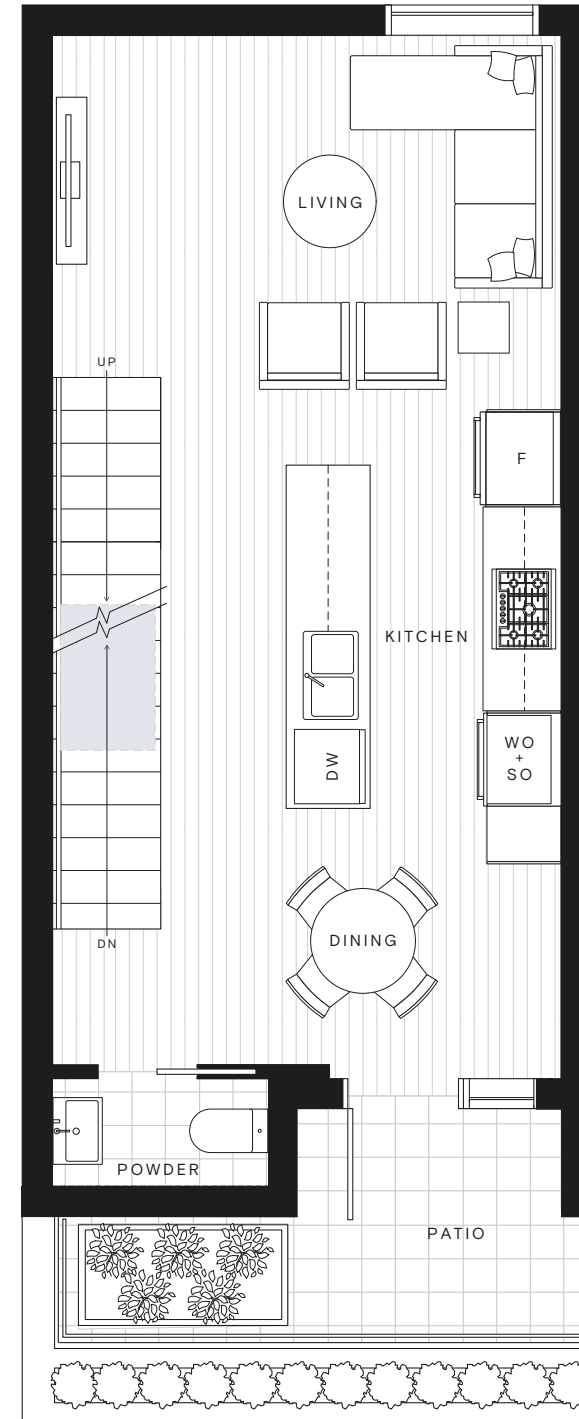

THE BELFORD  
WELLSIDE  
COLLECTION

PLAN

2 BEDROOM + 2.5 BATH

Indoor Space:  
969-990 Sq. Ft.

Outdoor:  
215-264 Sq. Ft.

Total: 1184-1254 Sq. Ft.

LEVEL 2

LEVEL 3

LEVEL 4

Developer reserves the right to make modifications to the floorplans, areas, unit numbers and/or specifications without notice. Actual floorplans may have minor variations from the illustrations above. Measurements are based on architectural areas and not taken from the strata plan. This is not an offering for sale. Any such offering can only be made with a Disclosure Statement. E&O.E.