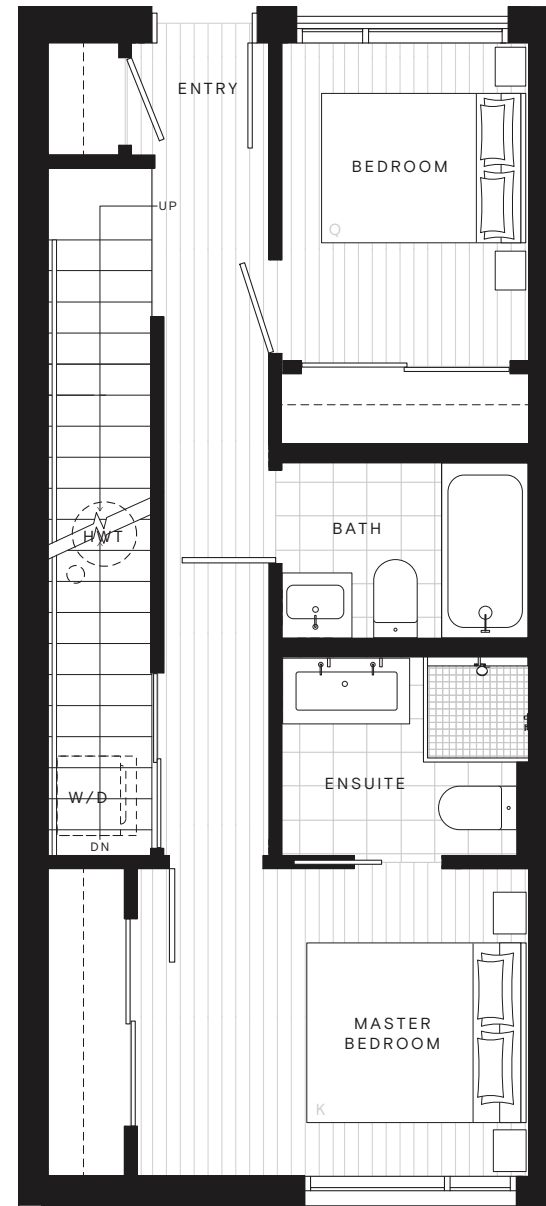

THE BELFORD  
WELLSIDE  
COLLECTION

PLAN

2 BEDROOM + 2.5 BATH

Indoor Space:  
969-990 Sq. Ft.

Outdoor:  
215-264 Sq. Ft.

Total: 1184-1254 Sq. Ft.

LEVEL 2

LEVEL 3

LEVEL 4

Developer reserves the right to make modifications to the floorplans, areas, unit numbers and/or specifications without notice. Actual floorplans may have minor variations from the illustrations above. Measurements are based on architectural areas and not taken from the strata plan. This is not an offering for sale. Any such offering can only be made with a Disclosure Statement. E&O.E.