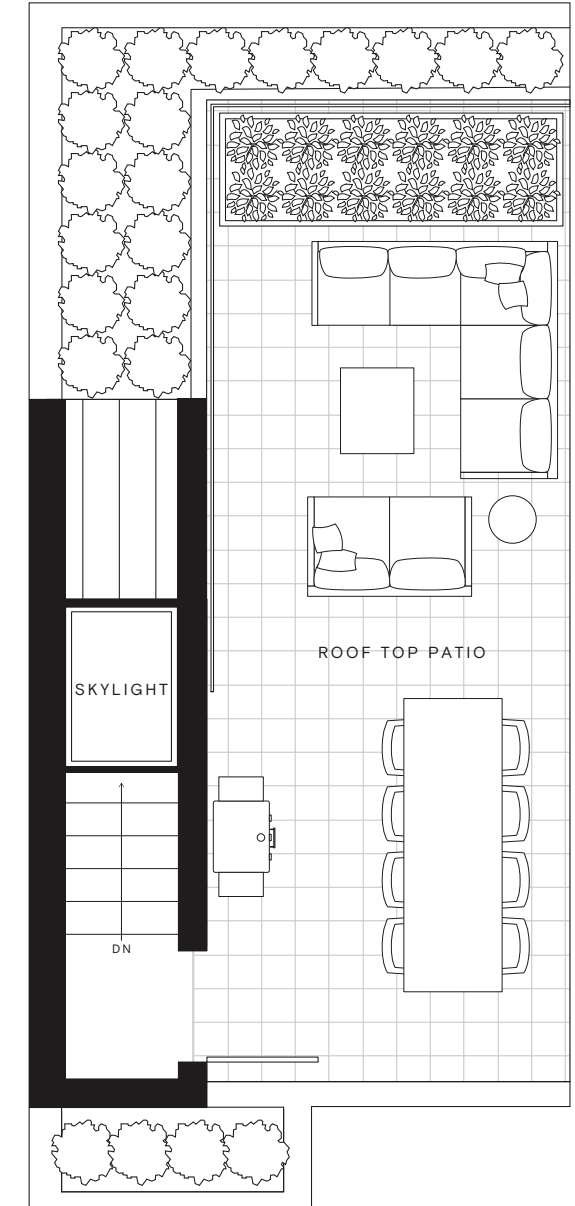

THE BELFORD  
WELLSIDE  
COLLECTION

PLAN

2 BEDROOM + 2.5 BATH

Indoor Space:  
969-990 Sq. Ft.

Outdoor:  
215-264 Sq. Ft.

Total: 1184-1254 Sq. Ft.

LEVEL 2

LEVEL 3

LEVEL 4

Developer reserves the right to make modifications to the floorplans, areas, unit numbers and/or specifications without notice. Actual floorplans may have minor variations from the illustrations above. Measurements are based on architectural areas and not taken from the strata plan. This is not an offering for sale. Any such offering can only be made with a Disclosure Statement. E&O.E.