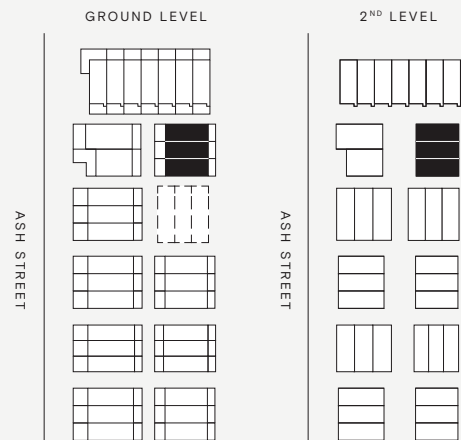

THE BELFORD
WELLSIDE
COLLECTION

PLAN

D

2 BEDROOM + 2.5 BATH + DEN

Indoor Space:
1066-1098 Sq. Ft.

Outdoor:
126-129 Sq. Ft.

Total: 1195-1227 Sq. Ft.

LEVEL 1

LEVEL 2