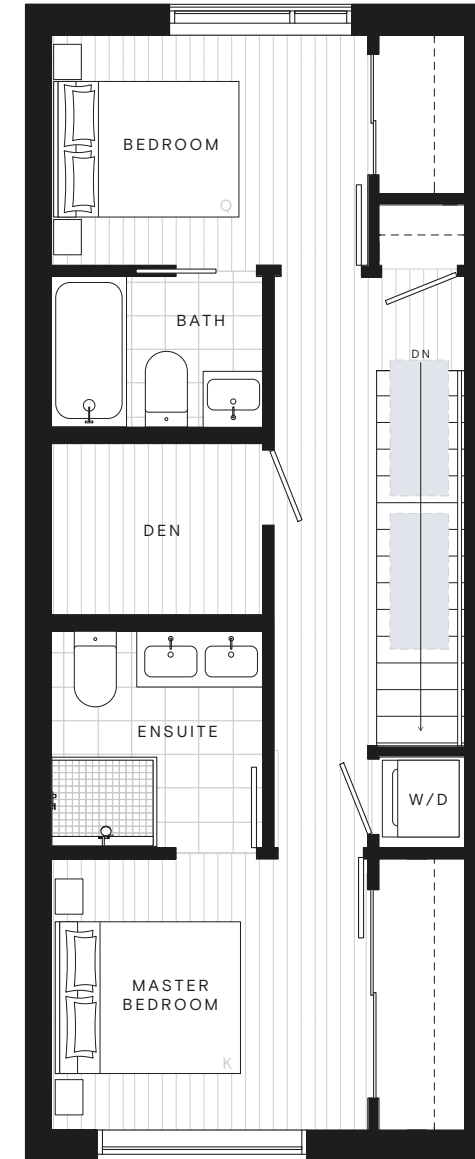

THE BELFORD
WELLSIDE
COLLECTION

PLAN

D

2 BEDROOM + 2.5 BATH + DEN

Indoor Space:
1066-1098 Sq. Ft.

Outdoor:
126-129 Sq. Ft.

Total: 1195-1227 Sq. Ft.

LEVEL 1

LEVEL 2