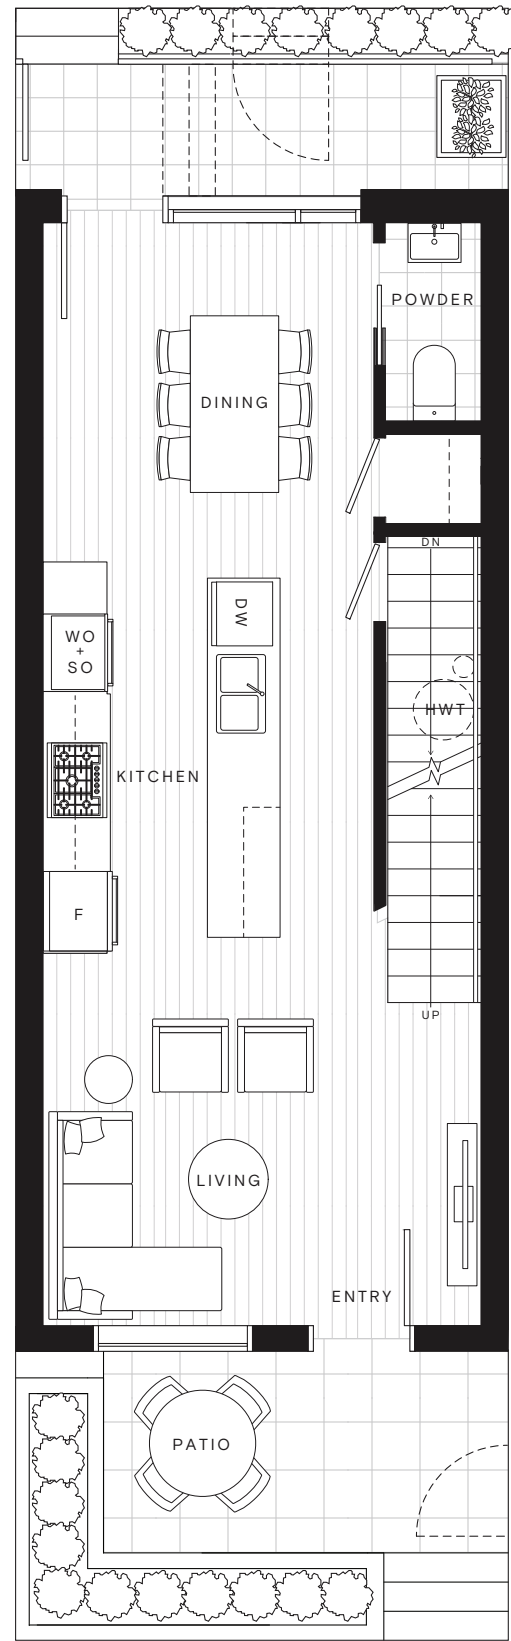

THE BELFORD
WELLSIDE
COLLECTION

PLAN

D

2 BEDROOM + 2.5 BATH + DEN

Indoor Space:
1066-1098 Sq. Ft.

Outdoor:
126-129 Sq. Ft.

Total: 1195-1227 Sq. Ft.

LEVEL 1

LEVEL 2