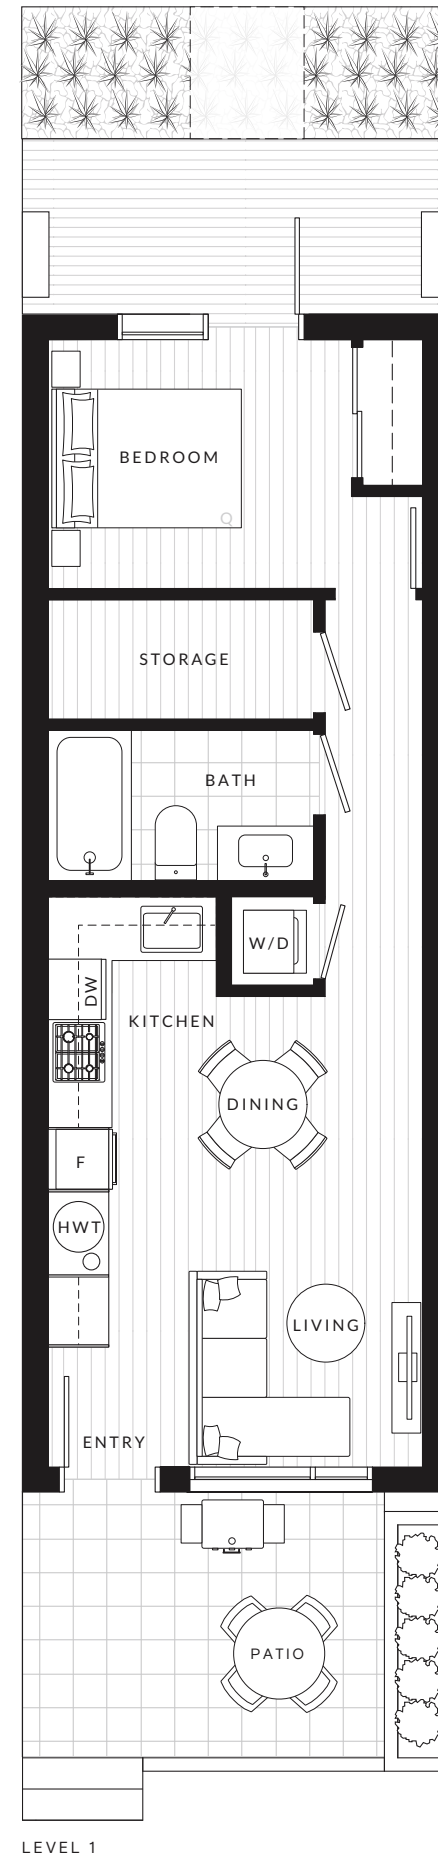

THE BELFORD
WELLSIDE
COLLECTION

PLAN

A2

1 BEDROOM + 1 BATH
+ IN-SUITE STORAGE

Indoor Space:
517-527 Sq. Ft.

Outdoor:
178-194 Sq. Ft.

Total: 695-721 Sq. Ft.

5^{ASH} 2

Developer reserves the right to make modifications to the floorplans, areas, unit numbers and/or specifications without notice. Actual floorplans may have minor variations from the illustrations above. Measurements are based on architectural areas and not taken from the strata plan. This is not an offering for sale. Any such offering can only be made with a Disclosure Statement. E&O.E.