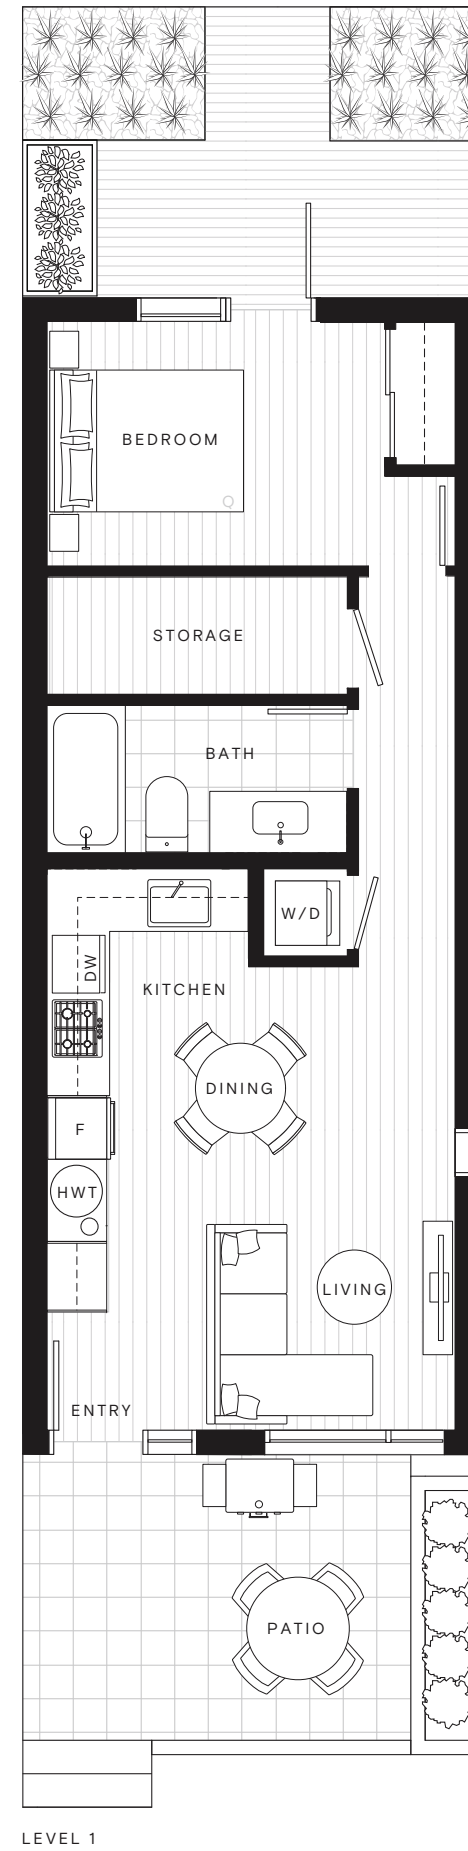

THE BELFORD  
WELLSIDE  
COLLECTION

PLAN

# A1

1 BEDROOM + 1 BATH  
+ IN-SUITE STORAGE

Indoor Space:  
581 Sq. Ft.

Outdoor:  
199 Sq. Ft.

Total: 780 Sq. Ft.

5<sup>ASH</sup> 2

Developer reserves the right to make modifications to the floorplans, areas, unit numbers and/or specifications without notice. Actual floorplans may have minor variations from the illustrations above. Measurements are based on architectural areas and not taken from the strata plan. This is not an offering for sale. Any such offering can only be made with a Disclosure Statement. E.&O.E.